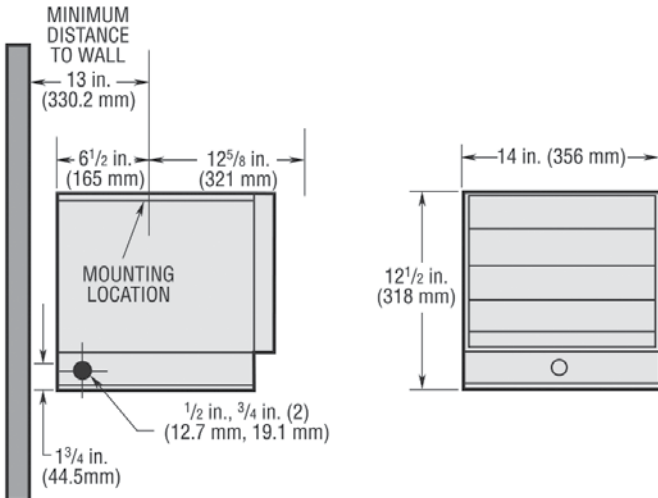

MWUH SERIES

Bundled Horizontal/Downflow Unit Heater

Scan the QR code
to access additional
specs and features

Models & Specifications:

ITEM INFORMATION			ELECTRICAL DATA				SHIP WT.
CATALOG NO.	UPC	VOLTS	WATTS	BTU/HR.	HEATER AMPS		
◆ MWUH5004	685360038803	208	1874	6396	9	24 lbs	
			2500	8553	12		
			3123	10659	15		
			3750	12799	18		
		240	2500	8533	10.4		
			3332	11365	13.9		
			4165	14215	17.4		
◆ MWUH7504	685360148700	208	2812	9598	13.5	27 lbs	
			3750	12799	18		
			4685	15990	22.5		
			5625	19198	27.1		
		240	3750	12799	15.6		
			5000	17065	20.8		
			6250	21331	26		
● MWUH5008	685360047713	208	2500	8533	12	26 lbs	
			3332	11365	16		
			4165	14215	20		
			5000	17065	24		

SKU Legend: ◆ = Popular Products; ● = Extended Offering (Contact your local Marley Sales Representative for typically associated lead times)

NOTE: Disconnect switch (DS30) option available for heaters 24 amps or lower. Optional CWBIA combination wall/ceiling bracket available.

Dimensions and Clearances:

Limited space? We've got your customized comfort covered.

Choose the IUH Series Horizontal/Downflow Unit Heater for basic heating or the MWUH Bundle with an included mounting bracket and built-in thermostat for one-stop-shopping. Both have adjustable louvers and flexible mounting options that enable you to take aim at the cold. Best of all, both heaters will keep your coldest spots warm and comfortable for years to come.