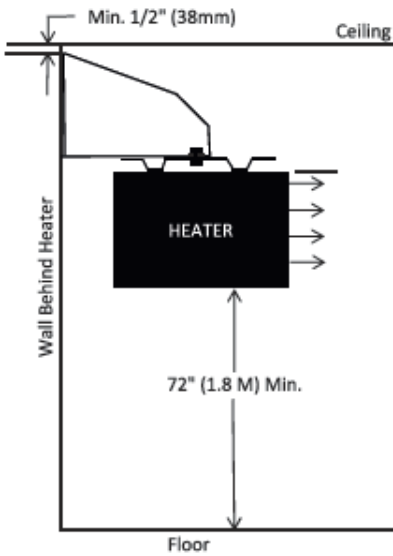

GH48R SERIES

Digital Remote-Controlled Garage Heater

Scan the QR code
to access additional
specs and features

Models & Specifications:

ITEM INFORMATION			ELECTRICAL DATA				SHIP WT.
CATALOG NO.	UPC	VOLTS	WATTS	AMPS	BTU/HR		
◆ GH48R	685360165691	240	2400/4800	10/20	8189/16,378	13 lbs	
		208	1800/3600	8.6/17.3	6142/12,284		

SKU Legend: ◆ = Popular Products; ● = Extended Offering (Contact your local Marley Sales Representative for typically associated lead times) Includes mounting bracket for wall or ceiling installation

Mounting and Clearances:

WALL MOUNTING