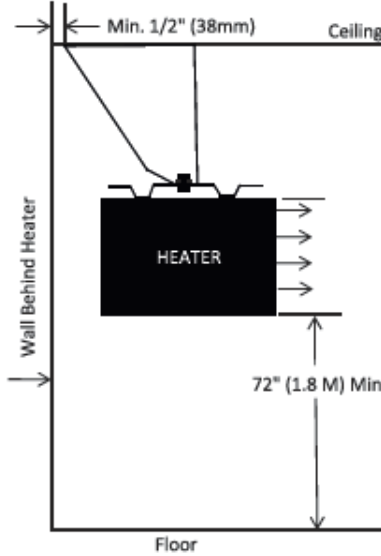

CEILING MOUNTING