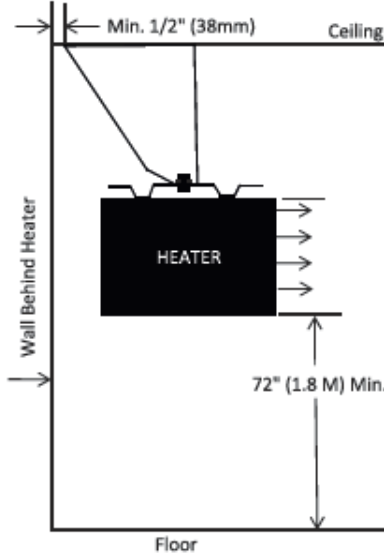

CEILING MOUNTING