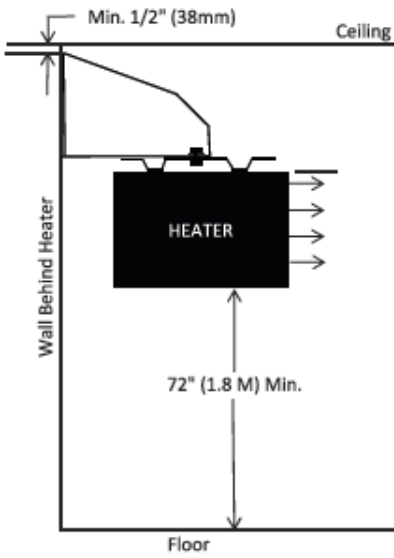

GH48R SERIES

Digital Remote-Controlled Garage Heater

Scan the QR code
to access additional
specs and features

Models & Specifications:

ITEM INFORMATION			ELECTRICAL DATA				SHIP WT.
CATALOG NO.	UPC	VOLTS	WATTS	AMPS	BTU/HR		
◆ GH48R	685360165691	240	2400/4800	10/20	8189/16,378	13 lbs	
		208	1800/3600	8.6/17.3	6142/12,284		

SKU Legend: ◆ = Popular Products; ● = Extended Offering (Contact your local Marley Sales Representative for typically associated lead times) Includes mounting bracket for wall or ceiling installation

Mounting and Clearances:

WALL MOUNTING