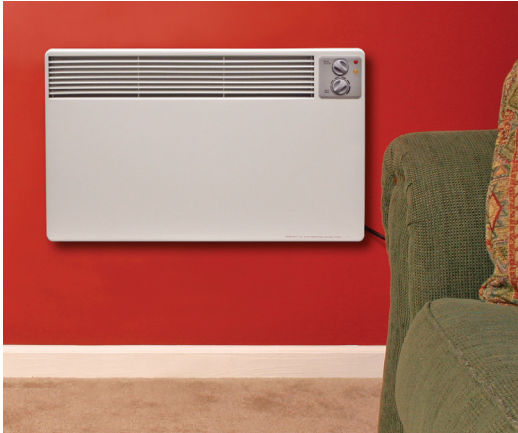

WPC1500 SERIES

PORTABLE RADIANT CONVECTION HEATER

IDEAL SPACES

- Bedrooms
- Living Rooms/
Family Rooms
- Bathrooms
- Basements
- Offices
- Conference
Rooms
- Waiting Rooms

COLORS

- Neutral Gray

DIMENSIONS

- 120V power cord: ready for in-home use
- Convection heat minimizes air flow, reducing flow of bacteria and dust
- Ideal for supplemental heat precisely where it is needed
- Multi-watt adjustable thermostat allows user to choose between three wattage levels for greater comfort, control and energy savings
- Radiant heat heats objects and people, not the air
- Positive off switch
- Removable wheel kit allows unit to be safely wall-mounted near electrical outlet
- Tip-over switch and linear limit for added safety

www.qmarkmep.com

For Technical Services, Call 800-642-4328

ITEM# QFLY_WPC1500_1217-1

WPC1500 SERIES

PORTABLE RADIANT CONVECTION HEATER

MODELS & SPECIFICATIONS								
CATALOG NO.	UPC	VOLTS	WATTS	AMPS	HEIGHT (IN)	WIDTH (IN)	DEPTH (IN)	SHIP WT. (LBS.)
WPC1500	6 85360 15132 8	120	1500/1000/500	12.5/8.3/4.2	18-1/8	29-11/16	3-1/8	27