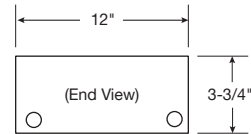

HT RESIDENTIAL SMARTSERIES® PROGRAMMABLE WALL HEATER

MODELS & SPECIFICATIONS							
CATALOG NO.	UPC	VOLTS	WATTS	AMPS	PHASES	BTU/HR.	SHIP WT. (LBS.)
HT2024SS	6 85360 15351 3	240	250/2000	1.0/8.3	1	853/6826	20
HT1502SS	6 85360 15350 6	120	200/1500	1.6/12.5	1	682/5120	20
HT2024SSNW	6 85360 15854 9	240	250/2000	1.0/8.3	1	853/6826	27
HT1502SSNW	6 85360 15852 5	120	200/1500	1.6/12.5	1	682/5120	27

SURFACE MOUNTING FRAME ACCESSORIES			
CATALOG NO.	UPC	DESCRIPTION	SHIP WT. (LBS)
SMHTSSW	6 85360 15631 6	Northern White Surface Mounting Frame, 14-5/8"W x 20-1/4"H x 3-3/4"D	2.6
SMHTSSBL	6 85360 15630 9	Black Surface Mounting Frame, 14-5/8"W x 20-1/4"H x 3-3/4"D	2.6

NOTE: Mounting Limitations: Do not install heater closer than 12 in. to the floor, 12 in. to an adjacent wall, 36 in. to the ceiling. Do not install heater behind towel rack or door, upside down or sideways, in the floor, in the ceiling, or in closets.

BACK BOX (Rough-in Box)
(Front View)