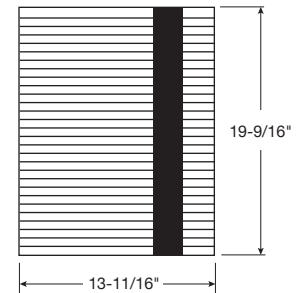

FRONT GRILLE