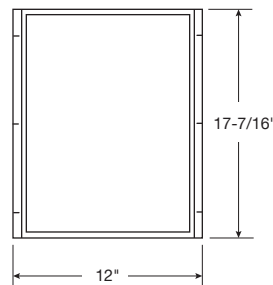

HT RESIDENTIAL SMARTSERIES® PROGRAMMABLE WALL HEATER

MODELS & SPECIFICATIONS							
CATALOG NO.	UPC	VOLTS	WATTS	AMPS	PHASES	BTU/HR.	SHIP WT. (LBS.)
HT2024SS	6 85360 15351 3	240	250/2000	1.0/8.3	1	853/6826	20
HT1502SS	6 85360 15350 6	120	200/1500	1.6/12.5	1	682/5120	20
HT2024SSNW	6 85360 15854 9	240	250/2000	1.0/8.3	1	853/6826	27
HT1502SSNW	6 85360 15852 5	120	200/1500	1.6/12.5	1	682/5120	27

SURFACE MOUNTING FRAME ACCESSORIES			
CATALOG NO.	UPC	DESCRIPTION	SHIP WT. (LBS)
SMHTSSW	6 85360 15631 6	Northern White Surface Mounting Frame, 14-5/8"W x 20-1/4"H x 3-3/4"D	2.6
SMHTSSBL	6 85360 15630 9	Black Surface Mounting Frame, 14-5/8"W x 20-1/4"H x 3-3/4"D	2.6

NOTE: Mounting Limitations: Do not install heater closer than 12 in. to the floor, 12 in. to an adjacent wall, 36 in. to the ceiling. Do not install heater behind towel rack or door, upside down or sideways, in the floor, in the ceiling, or in closets.

BACK BOX (Rough-in Box)
(Front View)