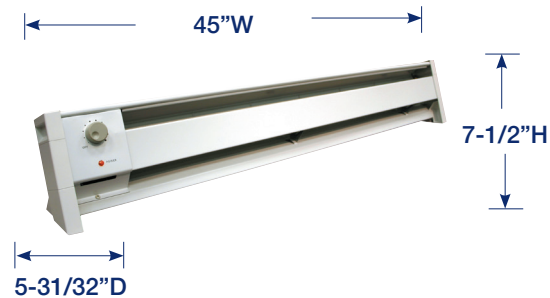

FBE SERIES

PORTABLE ELECTRIC CONVECTOR HEATER

IDEAL SPACES

- Bedrooms
- Living/Family Rooms
- Bathrooms
- Basements
- Offices
- Conference Rooms
- Waiting Rooms

COLORS

- Northern White

DIMENSIONS

- 120V power cord: ready for in-home use
- Convection heat minimizes air flow, reducing flow of bacteria and dust
- Maintains individual room temperature to provide heat only in the places you want
- High-impact Lexan® and steel unitized body resists dents, scratches and rust
- Chimney fin element designed for maximum air circulation
- Built-In thermostat for controlled comfort
- Linear high-temperature safety cutout will automatically shut off unit in event of air blockage
- Tip-over switch prevents heater from operating if knocked over
- Dual wattage for maximum comfort

www.qmarkmep.com

For Technical Services, Call 800-642-4328

ITEM# QFLY_FBE_1217-1

FBE SERIES

PORTABLE ELECTRIC CONVECTOR HEATER

MODELS & SPECIFICATIONS

CATALOG NO.	UPC	VOLTS	WATTS	AMPS	BTU/HR	HEIGHT (IN)	WIDTH (IN)	DEPTH (IN)	SHIP WT. (LBS.)
FBE15002	0 98319 86156 6	120	1000/1500	8.3/12.5	3413/5120	7-1/2	45	5-31/32	11