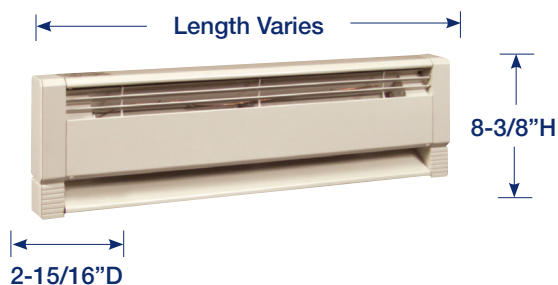

HBB SERIES

ELECTRIC HYDRONIC BASEBOARD HEATER

IDEAL SPACES

- Bedrooms
- Living/Family Rooms
- Kitchens
- Bathrooms
- Basements
- Offices
- Conference Rooms
- Hallways
- Lobbies
- Waiting Rooms
- Day Cares
- Geriatric Facilities

COLORS

- Navajo White

DIMENSIONS

- Ideal for superior, efficient and zoned Primary/Secondary comfort
- Low profile ideal for limited wall space
- Storage fluid maximizes convection, minimizing air flow, reducing flow of bacteria and dust
- Large element reservoir maximizes the volume of heat storage fluid for prolonged comfort
- Gentle heat continues to radiate even after the thermostat turns off due to the hydronic element retention qualities
- Hydronic element reduces on/off cycling of thermostat maintaining even room comfort and reducing energy costs
- Low surface temperatures safe for installations with pets, children and carpet
- Built-in wire way, lead wires, and knockouts allow quick field connection from either end
- UL-listed for installation flush to any wall and flat on any floor type; pre-notched marks for mounting guide
- High temperature safety limit
- Corrosion resistant aluminum fins are pressure-fitted to copper tubing to assure rapid heat transfer, air flow
- Air flow is directed away from walls and into the room to help prevent wall streaking & minimizes dry air