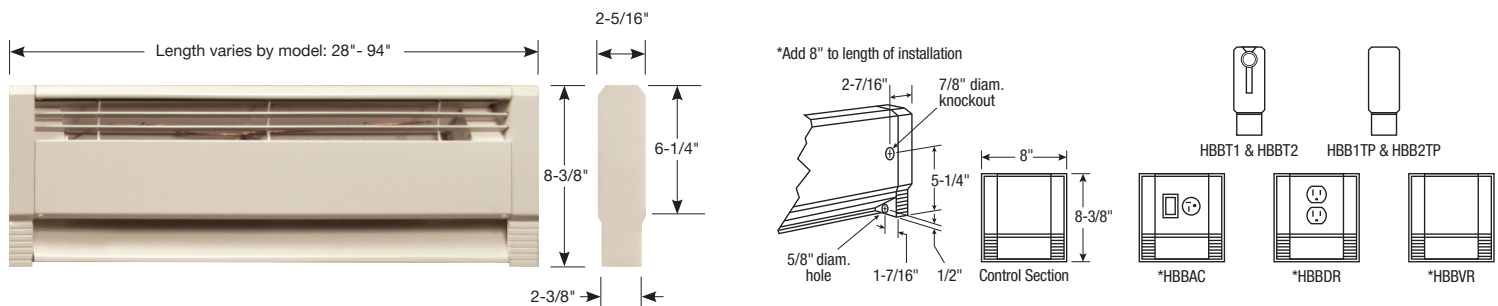

NOTE: *HBBAC - HBBDR - HBBLVR - HBBWS accessories add 8 in. to baseboard length. For high-altitude baseboard heater (mounted above 7,500 ft.), add suffix "H" to catalog number. 8 ft. length baseboards must be ordered in multiples of two pieces for shipment.

www.berkomep.com

For Technical Services, Call 800-642-4328

ITEM# BFLY_HBB_1217-1

BERKO®
A Marley Engineered Products Brand