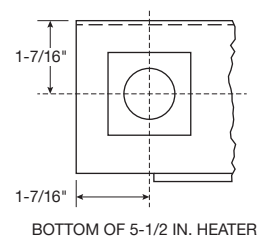

CPL SERIES DECORATIVE PEDESTAL

ACCESSORIES / CPL SERIES

CATALOG NO	COMPATIBLE WITH	HEIGHT (IN)	DEPTH (IN)	LENGTH (IN)	ADDT'L LENGTH* (IN)
LEFT END CAPS					
CSLASECL**	CPLAS	5-1/2	2-1/2	-	1/8
CSLAMECL**	CPLAM	7	4-3/4	-	1/8
RIGHT END CAPS					
CSLASECR**	CPLAS	5-1/2	2-1/2	-	1/8
CSLAMECR**	CPLAM	7	4-3/4	-	1/8
PEDESTAL LEGS (FOR CPLAS HEATERS)					
CPLASPD2**	2, 3, & 4 ft. heaters and blank sections				
CPLASPD3**	5, 6, & 8 ft. heaters and blank sections				
CPLASPD4**	10 ft. heaters and blank sections				
PEDESTAL LEGS (FOR CPLAM HEATERS)					
CPLAMPD2**	2, 3, & 4 ft. heaters and blank sections				
CPLAMPD3**	5, 6, & 8 ft. heaters and blank sections				
CPLAMPD4**	10 ft. heaters and blank sections				
BLANK SECTIONS (CPLAS)					
CPLASBL2	CPLAS	5-1/2	3	28	28
CPLASBL3				36	36
CPLASBL4				48	48
CPLASBL5				60	60
CPLASBL6				72	72
CPLASBL8				96	96
CPLASBL10				120	120
BLANK SECTIONS (CPLAM)					
CPLAMBL2	CPLAM	7	5	28	28
CPLAMBL3				36	36
CPLAMBL4				48	48
CPLAMBL5				60	60
CPLAMBL6				72	72
CPLAMBL8				96	96
CPLAMBL10				120	120

NOTE: *Additional length the accessory adds to the total installation. **Built-in duplex receptacle available.

SURFACE MOUNTED

IMBEDDED IN FLOOR

PEDESTAL DETAILS

PEDESTAL LOCATION

MOUNTING / CPL SERIES

HEATER CAPACITY (Watt/Ft.)	HEATER DIMENSION A (IN.) (Min. Mounting Height Above Floor)	PEDESTAL DIMENSION B (IN.) (Min. Height Above Floor)
125, 188 and 250	1-3/4	2
375, 500, 564, 625 and 750	3	3-1/4

MOUNTING / CPL SERIES

CATALOG NO.	HEIGHT ABOVE FLOOR (IN.)	
	MIN.	MAX.
CPLAS	2-5/8	3-3/8
CPLAM	3-7/8	4-5/8