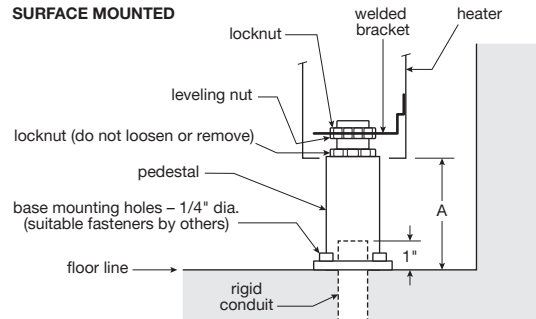

CPL SERIES DECORATIVE PEDESTAL

ACCESSORIES / CPL SERIES

CATALOG NO	COMPATIBLE WITH	HEIGHT (IN)	DEPTH (IN)	LENGTH (IN)	ADDT'L LENGTH* (IN)
LEFT END CAPS					
CSLASECL**	CPLAS	5-1/2	2-1/2	-	1/8
CSLAMECL**	CPLAM	7	4-3/4	-	1/8
RIGHT END CAPS					
CSLASECR**	CPLAS	5-1/2	2-1/2	-	1/8
CSLAMECR**	CPLAM	7	4-3/4	-	1/8
PEDESTAL LEGS (FOR CPLAS HEATERS)					
CPLASPD2**	2, 3, & 4 ft. heaters and blank sections				
CPLASPD3**	5, 6, & 8 ft. heaters and blank sections				
CPLASPD4**	10 ft. heaters and blank sections				
PEDESTAL LEGS (FOR CPLAM HEATERS)					
CPLAMPD2**	2, 3, & 4 ft. heaters and blank sections				
CPLAMPD3**	5, 6, & 8 ft. heaters and blank sections				
CPLAMPD4**	10 ft. heaters and blank sections				
BLANK SECTIONS (CPLAS)					
CPLASBL2	CPLAS	5-1/2	3	28	28
CPLASBL3				36	36
CPLASBL4				48	48
CPLASBL5				60	60
CPLASBL6				72	72
CPLASBL8				96	96
CPLASBL10				120	120
BLANK SECTIONS (CPLAM)					
CPLAMBL2	CPLAM	7	5	28	28
CPLAMBL3				36	36
CPLAMBL4				48	48
CPLAMBL5				60	60
CPLAMBL6				72	72
CPLAMBL8				96	96
CPLAMBL10				120	120

NOTE: *Additional length the accessory adds to the total installation. **Built-in duplex receptacle available.

SURFACE MOUNTED

IMBEDDED IN FLOOR

PEDESTAL DETAILS

PEDESTAL LOCATION

MOUNTING / CPL SERIES

HEATER CAPACITY (Watt/Ft.)	HEATER DIMENSION A (IN.) (Min. Mounting Height Above Floor)	PEDESTAL DIMENSION B (IN.) (Min. Height Above Floor)
125, 188 and 250	1-3/4	2
375, 500, 564, 625 and 750	3	3-1/4