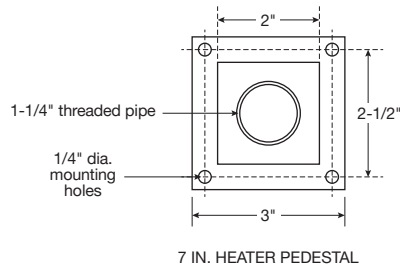

CPL SERIES DECORATIVE PEDESTAL

ACCESSORIES / CPL SERIES

CATALOG NO	COMPATIBLE WITH	HEIGHT (IN)	DEPTH (IN)	LENGTH (IN)	ADDT'L LENGTH* (IN)
LEFT END CAPS					
CSLASECL**	CPLAS	5-1/2	2-1/2	-	1/8
CSLAMECL**	CPLAM	7	4-3/4	-	1/8
RIGHT END CAPS					
CSLASECR**	CPLAS	5-1/2	2-1/2	-	1/8
CSLAMECR**	CPLAM	7	4-3/4	-	1/8
PEDESTAL LEGS (FOR CPLAS HEATERS)					
CPLASPD2**	2, 3, & 4 ft. heaters and blank sections				
CPLASPD3**	5, 6, & 8 ft. heaters and blank sections				
CPLASPD4**	10 ft. heaters and blank sections				
PEDESTAL LEGS (FOR CPLAM HEATERS)					
CPLAMPD2**	2, 3, & 4 ft. heaters and blank sections				
CPLAMPD3**	5, 6, & 8 ft. heaters and blank sections				
CPLAMPD4**	10 ft. heaters and blank sections				
BLANK SECTIONS (CPLAS)					
CPLASBL2	CPLAS	5-1/2	3	28	28
CPLASBL3				36	36
CPLASBL4				48	48
CPLASBL5				60	60
CPLASBL6				72	72
CPLASBL8				96	96
CPLASBL10				120	120
BLANK SECTIONS (CPLAM)					
CPLAMBL2	CPLAM	7	5	28	28
CPLAMBL3				36	36
CPLAMBL4				48	48
CPLAMBL5				60	60
CPLAMBL6				72	72
CPLAMBL8				96	96
CPLAMBL10				120	120

NOTE: *Additional length the accessory adds to the total installation. **Built-in duplex receptacle available.

SURFACE MOUNTED

IMBEDDED IN FLOOR

PEDESTAL DETAILS

PEDESTAL LOCATION

MOUNTING / CPL SERIES

HEATER CAPACITY (Watt/Ft.)	HEATER DIMENSION A (IN.) (Min. Mounting Height Above Floor)	PEDESTAL DIMENSION B (IN.) (Min. Height Above Floor)
125, 188 and 250	1-3/4	2
375, 500, 564, 625 and 750	3	3-1/4