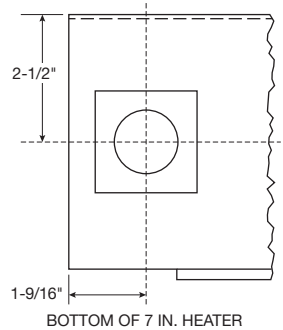

CPL SERIES DECORATIVE PEDESTAL

ACCESSORIES / CPL SERIES

CATALOG NO	COMPATIBLE WITH	HEIGHT (IN)	DEPTH (IN)	LENGTH (IN)	ADDT'L LENGTH* (IN)
LEFT END CAPS					
CSLASECL**	CPLAS	5-1/2	2-1/2	-	1/8
CSLAMECL**	CPLAM	7	4-3/4	-	1/8
RIGHT END CAPS					
CSLASECR**	CPLAS	5-1/2	2-1/2	-	1/8
CSLAMECR**	CPLAM	7	4-3/4	-	1/8
PEDESTAL LEGS (FOR CPLAS HEATERS)					
CPLASPD2**	2, 3, & 4 ft. heaters and blank sections				
CPLASPD3**	5, 6, & 8 ft. heaters and blank sections				
CPLASPD4**	10 ft. heaters and blank sections				
PEDESTAL LEGS (FOR CPLAM HEATERS)					
CPLAMPD2**	2, 3, & 4 ft. heaters and blank sections				
CPLAMPD3**	5, 6, & 8 ft. heaters and blank sections				
CPLAMPD4**	10 ft. heaters and blank sections				
BLANK SECTIONS (CPLAS)					
CPLASBL2	CPLAS	5-1/2	3	28	28
CPLASBL3				36	36
CPLASBL4				48	48
CPLASBL5				60	60
CPLASBL6				72	72
CPLASBL8				96	96
CPLASBL10				120	120
BLANK SECTIONS (CPLAM)					
CPLAMBL2	CPLAM	7	5	28	28
CPLAMBL3				36	36
CPLAMBL4				48	48
CPLAMBL5				60	60
CPLAMBL6				72	72
CPLAMBL8				96	96
CPLAMBL10				120	120

NOTE: *Additional length the accessory adds to the total installation. **Built-in duplex receptacle available.

SURFACE MOUNTED

IMBEDDED IN FLOOR

PEDESTAL DETAILS

PEDESTAL LOCATION

MOUNTING / CPL SERIES

HEATER CAPACITY (Watt/Ft.)	HEATER DIMENSION A (IN.) (Min. Mounting Height Above Floor)	PEDESTAL DIMENSION B (IN.) (Min. Height Above Floor)
125, 188 and 250	1-3/4	2
375, 500, 564, 625 and 750	3	3-1/4

MOUNTING / CPL SERIES

CATALOG NO.	HEIGHT ABOVE FLOOR (IN.)	
	MIN.	MAX.
CPLAS	2-5/8	3-3/8
CPLAM	3-7/8	4-5/8