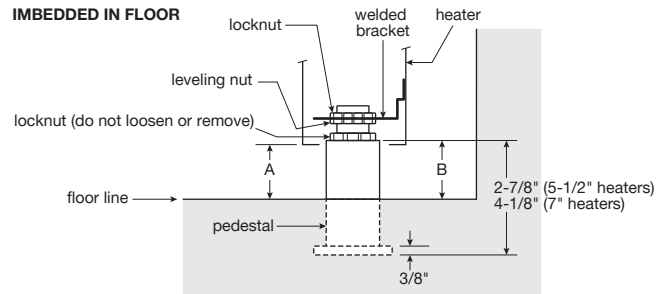

CPL SERIES DECORATIVE PEDESTAL

ACCESSORIES / CPL SERIES

CATALOG NO	COMPATIBLE WITH	HEIGHT (IN)	DEPTH (IN)	LENGTH (IN)	ADDT'L LENGTH* (IN)
LEFT END CAPS					
CSLASECL**	CPLAS	5-1/2	2-1/2	-	1/8
CSLAMECL**	CPLAM	7	4-3/4	-	1/8
RIGHT END CAPS					
CSLASECR**	CPLAS	5-1/2	2-1/2	-	1/8
CSLAMECR**	CPLAM	7	4-3/4	-	1/8
PEDESTAL LEGS (FOR CPLAS HEATERS)					
CPLASPD2**	2, 3, & 4 ft. heaters and blank sections				
CPLASPD3**	5, 6, & 8 ft. heaters and blank sections				
CPLASPD4**	10 ft. heaters and blank sections				
PEDESTAL LEGS (FOR CPLAM HEATERS)					
CPLAMPD2**	2, 3, & 4 ft. heaters and blank sections				
CPLAMPD3**	5, 6, & 8 ft. heaters and blank sections				
CPLAMPD4**	10 ft. heaters and blank sections				
BLANK SECTIONS (CPLAS)					
CPLASBL2	CPLAS	5-1/2	3	28	28
CPLASBL3				36	36
CPLASBL4				48	48
CPLASBL5				60	60
CPLASBL6				72	72
CPLASBL8				96	96
CPLASBL10				120	120
BLANK SECTIONS (CPLAM)					
CPLAMBL2	CPLAM	7	5	28	28
CPLAMBL3				36	36
CPLAMBL4				48	48
CPLAMBL5				60	60
CPLAMBL6				72	72
CPLAMBL8				96	96
CPLAMBL10				120	120

NOTE: *Additional length the accessory adds to the total installation. **Built-in duplex receptacle available.

SURFACE MOUNTED

IMBEDDED IN FLOOR

PEDESTAL DETAILS

PEDESTAL LOCATION

MOUNTING / CPL SERIES

HEATER CAPACITY (Watt/Ft.)	HEATER DIMENSION A (IN.) (Min. Mounting Height Above Floor)	PEDESTAL DIMENSION B (IN.) (Min. Height Above Floor)
125, 188 and 250	1-3/4	2
375, 500, 564, 625 and 750	3	3-1/4