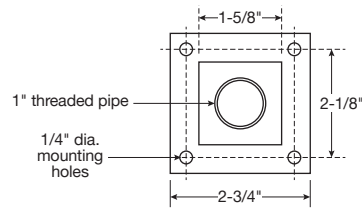

CPL SERIES DECORATIVE PEDESTAL

ACCESSORIES / CPL SERIES

CATALOG NO	COMPATIBLE WITH	HEIGHT (IN)	DEPTH (IN)	LENGTH (IN)	ADDT'L LENGTH* (IN)
LEFT END CAPS					
CSLASECL**	CPLAS	5-1/2	2-1/2	-	1/8
CSLAMECL**	CPLAM	7	4-3/4	-	1/8
RIGHT END CAPS					
CSLASECR**	CPLAS	5-1/2	2-1/2	-	1/8
CSLAMECR**	CPLAM	7	4-3/4	-	1/8
PEDESTAL LEGS (FOR CPLAS HEATERS)					
CPLASPD2**	2, 3, & 4 ft. heaters and blank sections				
CPLASPD3**	5, 6, & 8 ft. heaters and blank sections				
CPLASPD4**	10 ft. heaters and blank sections				
PEDESTAL LEGS (FOR CPLAM HEATERS)					
CPLAMPD2**	2, 3, & 4 ft. heaters and blank sections				
CPLAMPD3**	5, 6, & 8 ft. heaters and blank sections				
CPLAMPD4**	10 ft. heaters and blank sections				
BLANK SECTIONS (CPLAS)					
CPLASBL2	CPLAS	5-1/2	3	28	28
CPLASBL3				36	36
CPLASBL4				48	48
CPLASBL5				60	60
CPLASBL6				72	72
CPLASBL8				96	96
CPLASBL10				120	120
BLANK SECTIONS (CPLAM)					
CPLAMBL2	CPLAM	7	5	28	28
CPLAMBL3				36	36
CPLAMBL4				48	48
CPLAMBL5				60	60
CPLAMBL6				72	72
CPLAMBL8				96	96
CPLAMBL10				120	120

NOTE: *Additional length the accessory adds to the total installation. **Built-in duplex receptacle available.

SURFACE MOUNTED

IMBEDDED IN FLOOR

PEDESTAL DETAILS

PEDESTAL LOCATION

MOUNTING / CPL SERIES

HEATER CAPACITY (Watt/Ft.)	HEATER DIMENSION A (IN.) (Min. Mounting Height Above Floor)	PEDESTAL DIMENSION B (IN.) (Min. Height Above Floor)
125, 188 and 250	1-3/4	2
375, 500, 564, 625 and 750	3	3-1/4