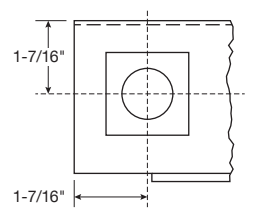

PEDESTAL LOCATION

BOTTOM OF 5-1/2 IN. HEATER