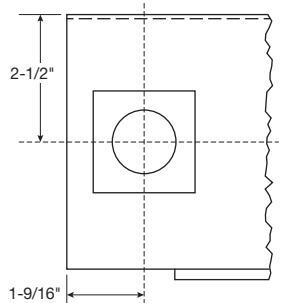

### PEDESTAL DETAILS

5-1/2 IN. HEATER PEDESTAL

### PEDESTAL LOCATION

BOTTOM OF 5-1/2 IN. HEATER

7 IN. HEATER PEDESTAL

BOTTOM OF 7 IN. HEATER

### MOUNTING / CPL SERIES

HEATER CAPACITY (Watt/Ft.)	HEATER DIMENSION A (IN.) (Min. Mounting Height Above Floor)	PEDESTAL DIMENSION B (IN.) (Min. Height Above Floor)
125, 188 and 250	1-3/4	2
375, 500, 564, 625 and 750	3	3-1/4