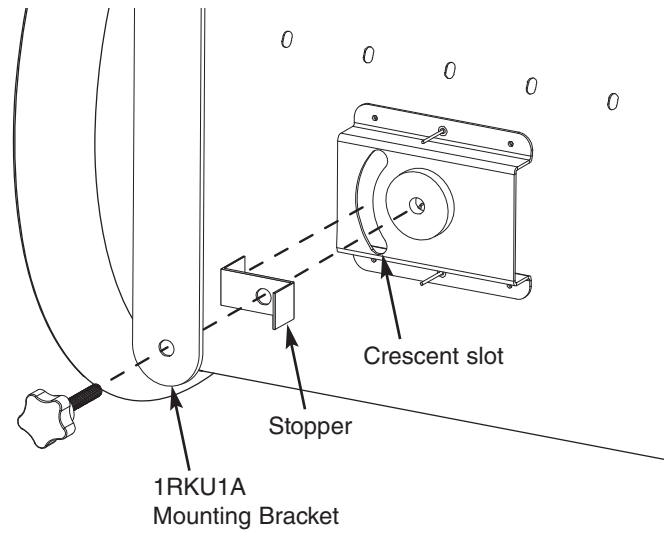

ATTENTION:

Due to differences in drum lengths on this series of heaters, we have provided two sets of the stopper (see Figures 1 & 2). Depending on the unit you have one of the two sets will engage the crescent shape slot of the bracket on the side of the drum.

Small: DH1523C, DH1521C, DH1543C, DH1021C, DH1583C
Large: DH3043C

ECR40708

MODEL DHCWN STOPPER

Part No: 5200-11020-001

ATTENTION:

Due to differences in drum lengths on this series of heaters, we have provided two sets of the stopper (see Figures 1 & 2). Depending on the unit you have one of the two sets will engage the crescent shape slot of the bracket on the side of the drum.

Small: DH1523C, DH1521C, DH1543C, DH1021C, DH1583C
Large: DH3043C

ECR40708

MODEL DHCWN STOPPER

Part No: 5200-11020-001