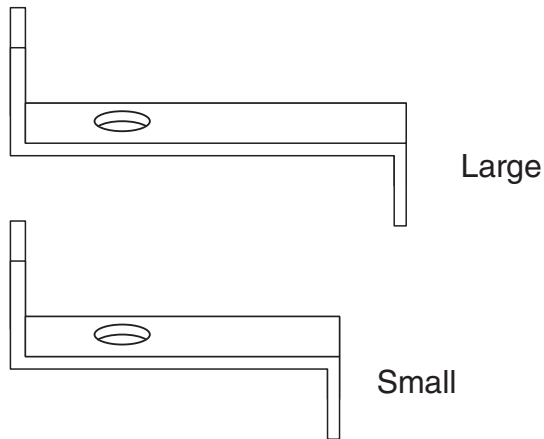

ATTENTION:

Due to differences in drum lengths on this series of heaters, we have provided two sets of the stopper (see Figures 1 & 2). Depending on the unit you have one of the two sets will engage the crescent shape slot of the bracket on the side of the drum.

Small: DH1523C, DH1521C, DH1543C, DH1021C, DH1583C
Large: DH3043C

ECR40708

MODEL DHCWN STOPPER

Part No: 5200-11020-001

ATTENTION:

Due to differences in drum lengths on this series of heaters, we have provided two sets of the stopper (see Figures 1 & 2). Depending on the unit you have one of the two sets will engage the crescent shape slot of the bracket on the side of the drum.