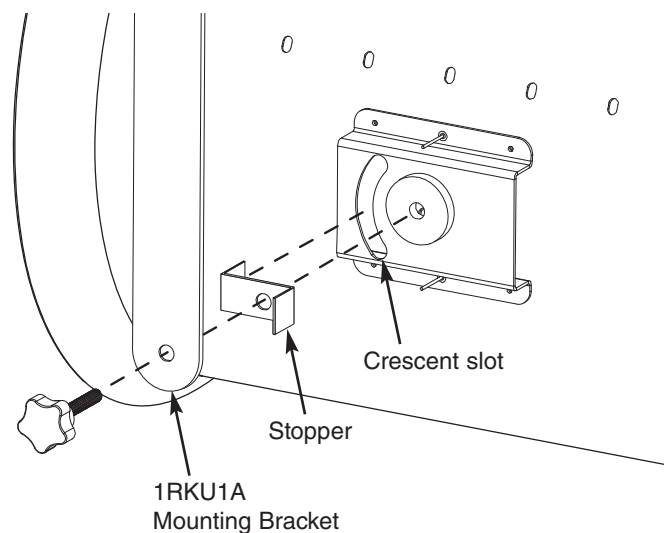

ATTENTION:

Due to differences in drum lengths on this series of heaters, we have provided two sets of the stopper (see Figures 1 & 2). Depending on the unit you have one of the two sets will engage the crescent shape slot of the bracket on the side of the drum.

Small: DH1523C, DH1521C, DH1543C, DH1021C, DH1583C
Large: DH3043C

ECR40708

MODEL DHCWN STOPPER

Part No: 5200-11020-001

ATTENTION:

Due to differences in drum lengths on this series of heaters, we have provided two sets of the stopper (see Figures 1 & 2). Depending on the unit you have one of the two sets will engage the crescent shape slot of the bracket on the side of the drum.

Small: DH1523C, DH1521C, DH1543C, DH1021C, DH1583C
Large: DH3043C

ECR40708

MODEL DHCWN STOPPER

Part No: 5200-11020-001