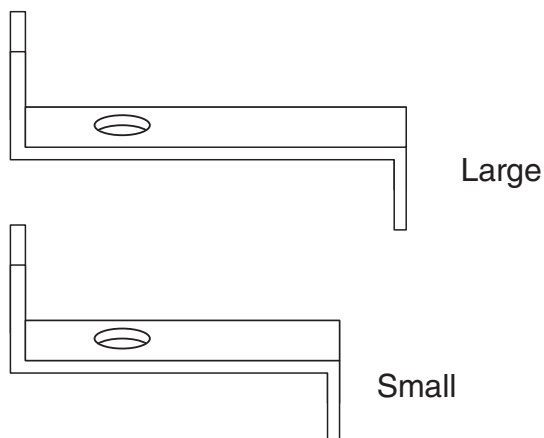

ATTENTION:

Due to differences in drum lengths on this series of heaters, we have provided two sets of the stopper (see Figures 1 & 2). Depending on the unit you have one of the two sets will engage the crescent shape slot of the bracket on the side of the drum.

Small: DH1523C, DH1521C, DH1543C, DH1021C, DH1583C
Large: DH3043C

ECR40708

MODEL DHCWN STOPPER

Part No: 5200-11020-001

ATTENTION:

Due to differences in drum lengths on this series of heaters, we have provided two sets of the stopper (see Figures 1 & 2). Depending on the unit you have one of the two sets will engage the crescent shape slot of the bracket on the side of the drum.

Small: DH1523C, DH1521C, DH1543C, DH1021C, DH1583C
Large: DH3043C

ECR40708

MODEL DHCWN STOPPER

Part No: 5200-11020-001